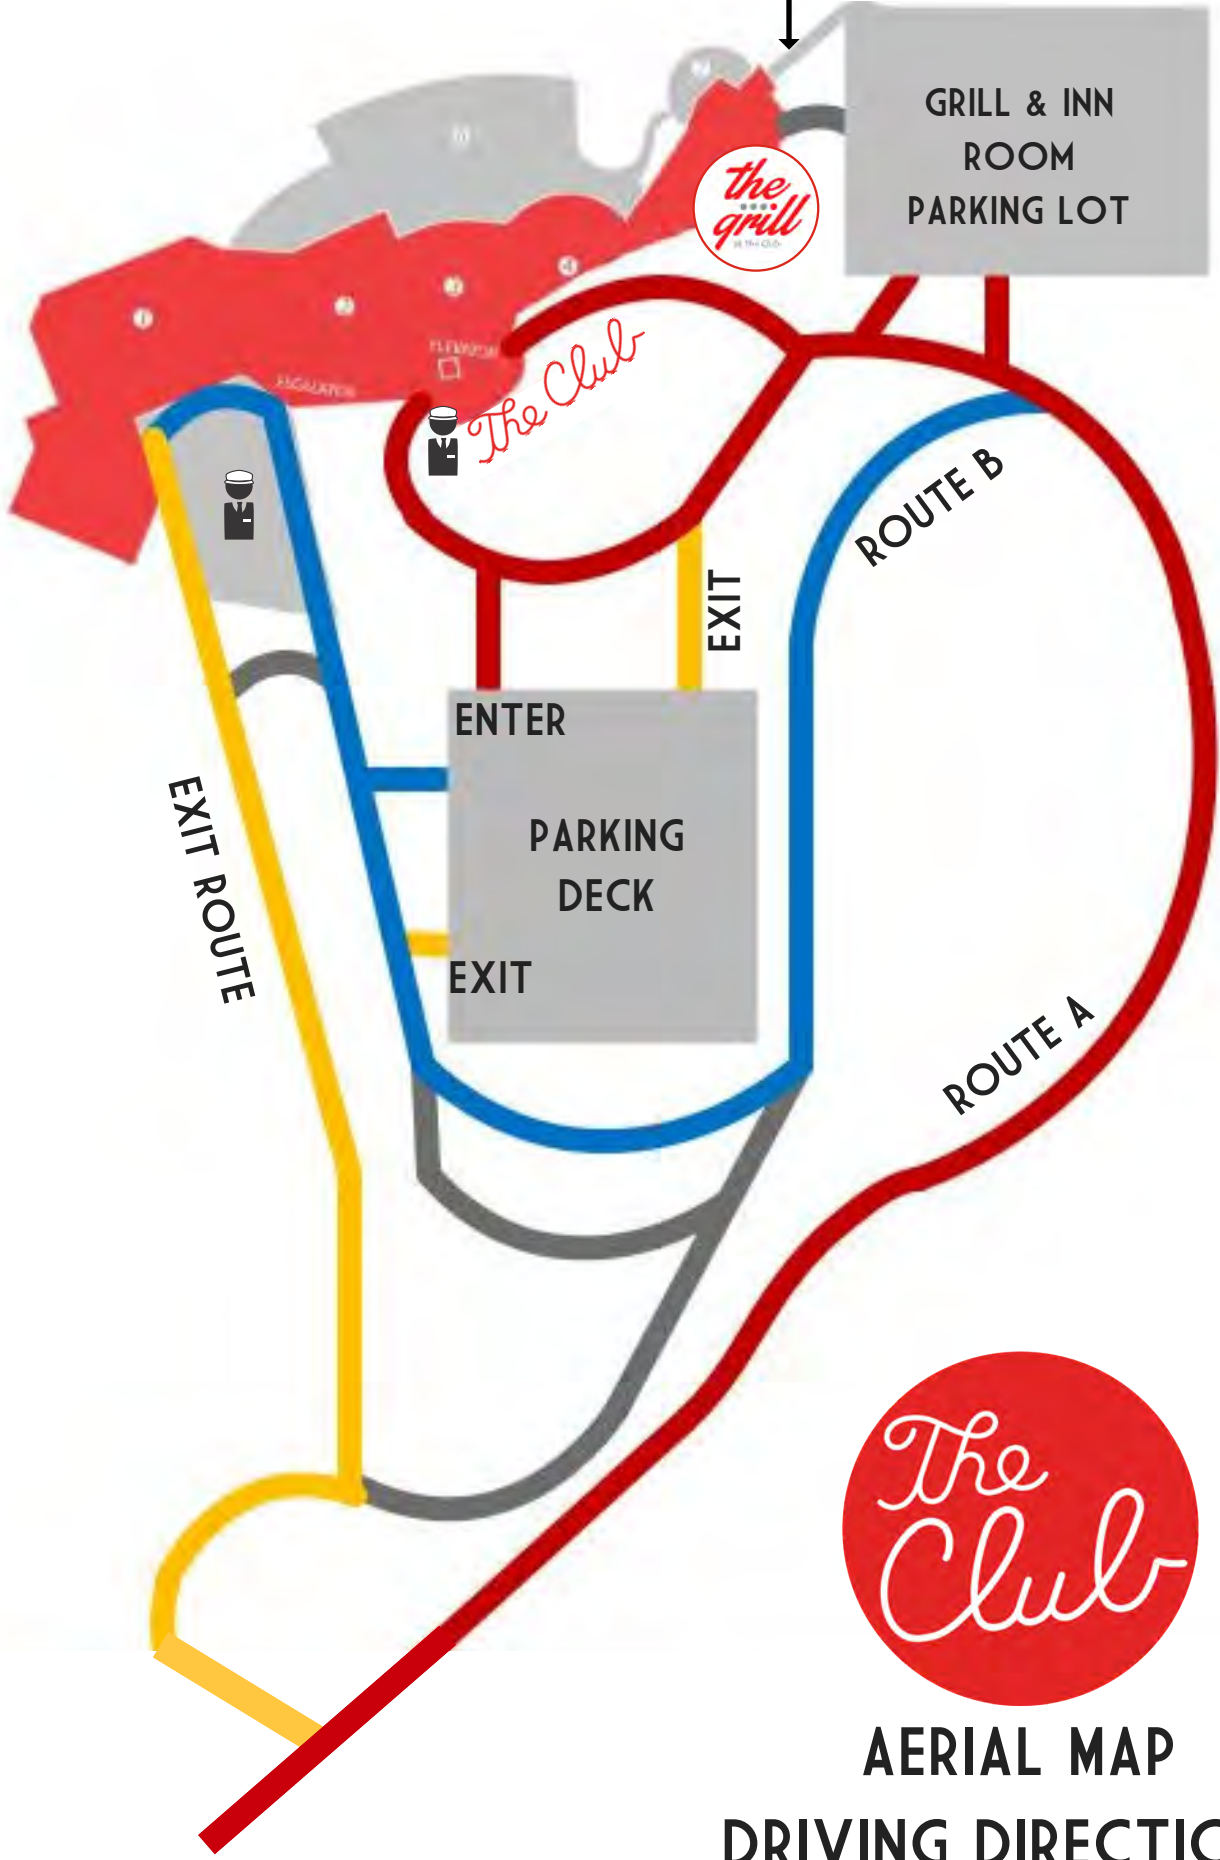

VALET SERVICE

SIDEWALK
TO INN ROOM

GRILL & INN
ROOM
PARKING LOT

The Club

ROUTE B

EXIT

ENTER

PARKING
DECK

EXIT

EXIT ROUTE

ROUTE A

AERIAL MAP

DRIVING DIRECTIONS

FRONT GATE