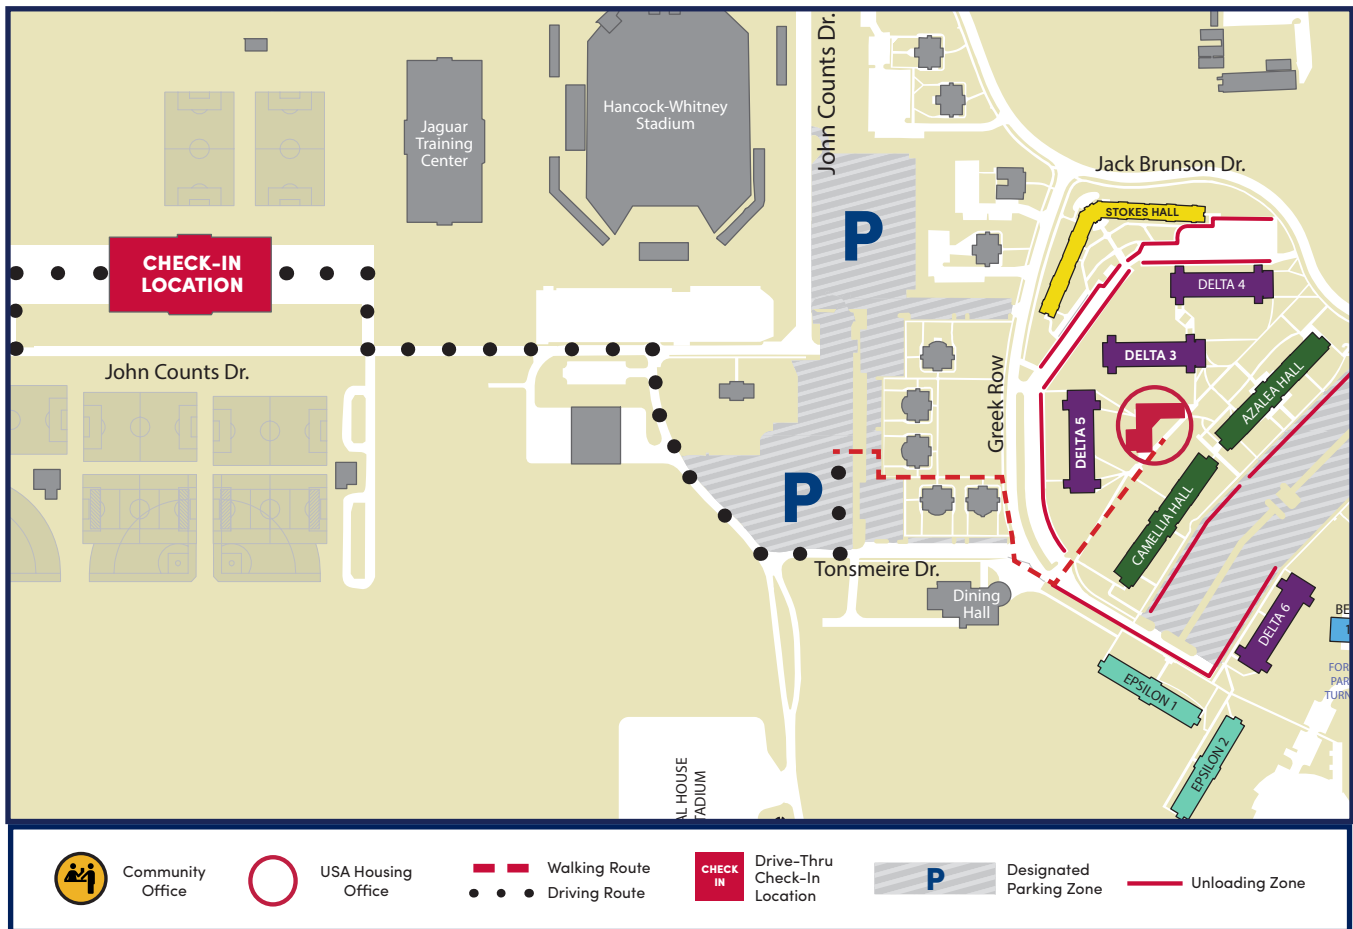

NAME: _____

CELL #: _____

HOW TO GET TO THE USA HOUSING OFFICE

DRIVING INSTRUCTIONS

- Turn left out of the parking lot from the Check-In Location and travel along John Counts Dr.
- Turn right onto Stadium Drive.
- Turn left onto Tonsmeire Drive for a short distance.
- Turn left into the Gravel lot (Lot #206) for parking.
- Follow the dashed path on the map above to reach the Delta Commons building. The USA Housing Office is located inside in Office 100.